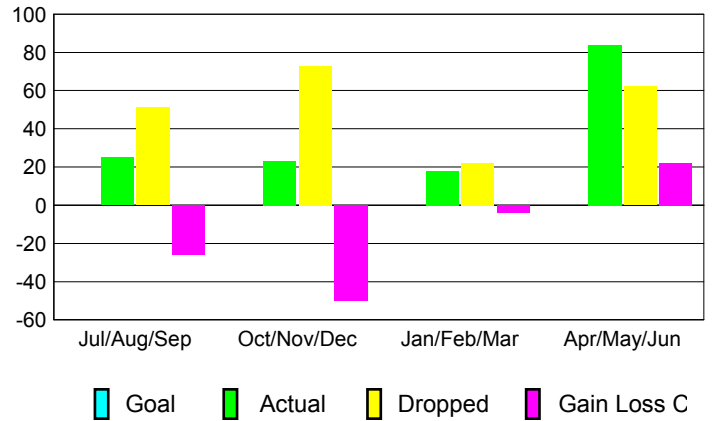

GMT: **Ricardo Shoiti Komatsu**

Location: **BRAZIL**

GMT CA: **3**

**CLUBS**

Month	New Club Goal	Actual New Clubs	Actual Dropped Clubs	Gain/Loss of Clubs
<b>2012-2013</b>				
Jul/Aug/Sep		0	0	0
Oct/Nov/Dec		0	1	-1
Jan/Feb/Mar		0	0	0
Apr/May/June		1	0	1
<b>Totals</b>		<b>1</b>	<b>1</b>	<b>0</b>

**Club Results 2012-2013**  
Goal, New, Dropped, Gain/Loss

**YTD Status Quo Clubs 2012-2013**

Status Quo Clubs Compared to Status Quo Members

**Club Gain/Loss 2012-2013**

**MEMBERSHIP**

Month	Net Memb Goal	Actual New Memb	Actual Dropped Memb	Gain/Loss of Memb
<b>2012-2013</b>				
Jul/Aug/Sep		25	51	-26
Oct/Nov/Dec		23	73	-50
Jan/Feb/Mar		18	22	-4
Apr/May/June		84	62	22
<b>Totals</b>		<b>150</b>	<b>208</b>	<b>-58</b>

**Membership Results 2012-2013**  
Goal, New, Dropped, Gain/Loss

**Gender Comparison 2012-2013**

**Membership Gain/Loss 2012-2013**