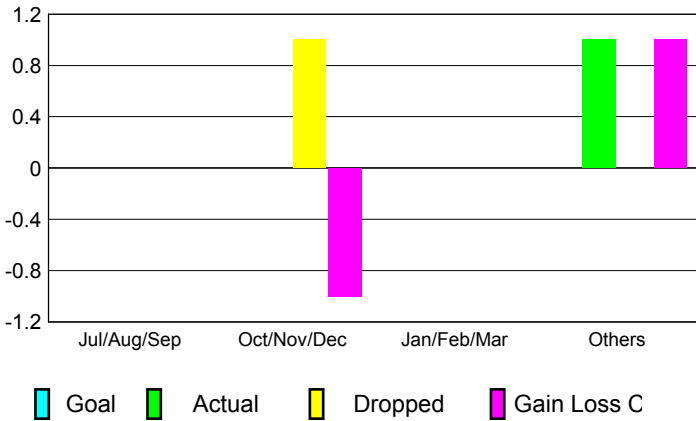

GMT: **Ricardo Shoiti Komatsu**

Location: **BRAZIL**

GMT CA: **3**

**CLUBS**

Month	New Club Goal	Actual New Clubs	Actual Dropped Clubs	Gain/Loss of Clubs
<b>2012-2013</b>				
Jul/Aug/Sep		0	0	0
Oct/Nov/Dec		0	1	-1
Jan/Feb/Mar		0	0	0
Apr/May/June		1	0	1
<b>Totals</b>		<b>1</b>	<b>1</b>	<b>0</b>

**Club Results 2012-2013**  
Goal, New, Dropped, Gain/Loss

**YTD Status Quo Clubs 2012-2013**

Status Quo Clubs Compared to Status Quo Members

**Club Gain/Loss 2012-2013**

**MEMBERSHIP**

Month	Net Memb Goal	Actual New Memb	Actual Dropped Memb	Gain/Loss of Memb
<b>2012-2013</b>				
Jul/Aug/Sep		25	51	-26
Oct/Nov/Dec		23	73	-50
Jan/Feb/Mar		18	22	-4
Apr/May/June		84	62	22
<b>Totals</b>		<b>150</b>	<b>208</b>	<b>-58</b>