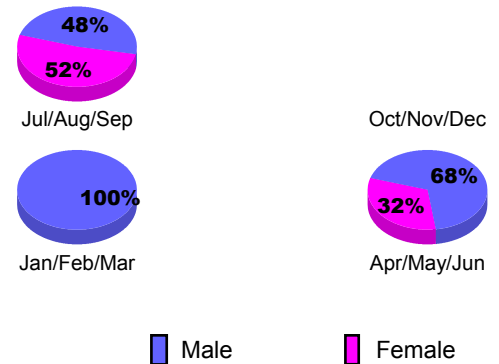

**Club Results 2012-2013**  
Goal, New, Dropped, Gain/Loss

**YTD Status Quo Clubs 2012-2013**

Status Quo Clubs Compared to Status Quo Members

**Club Gain/Loss 2012-2013**

**MEMBERSHIP**

Month	Net Memb Goal	Actual New Memb	Actual Dropped Memb	Gain/Loss of Memb
<b>2012-2013</b>				
Jul/Aug/Sep		25	51	-26
Oct/Nov/Dec		23	73	-50
Jan/Feb/Mar		18	22	-4
Apr/May/June		84	62	22
<b>Totals</b>		<b>150</b>	<b>208</b>	<b>-58</b>

**Membership Results 2012-2013**  
Goal, New, Dropped, Gain/Loss

**Gender Comparison 2012-2013**

**Membership Gain/Loss 2012-2013**